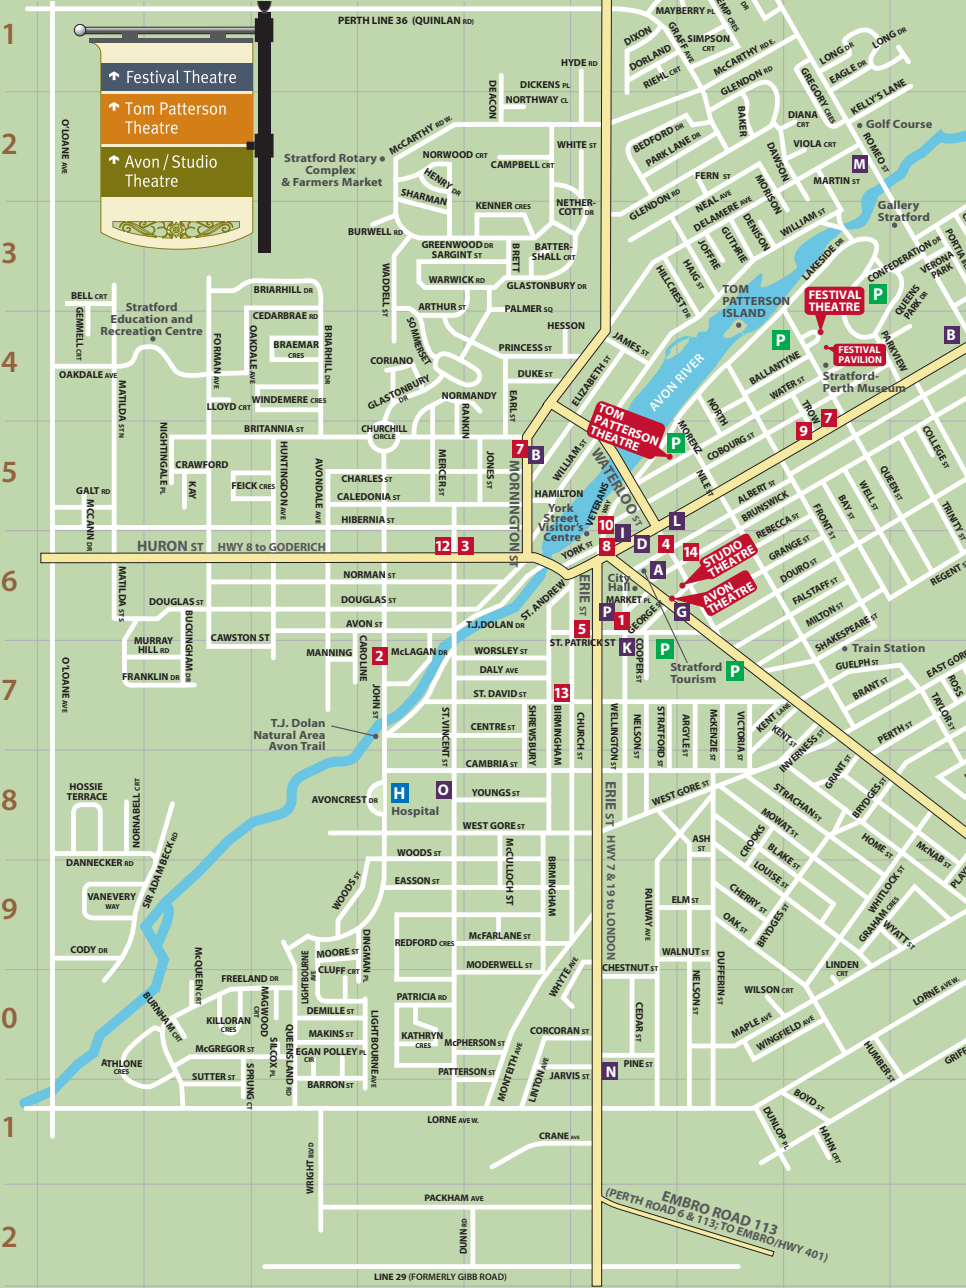

City of Stratford

The colour-coded signs below are posted throughout the city. If you need assistance, go to Stratford Tourism at 47 Downie Street (Map G6), or the York Street Visitor's Information Centre, tel. 519.271.5140 or 1.800.561.7926.

↑ Festival Theatre

↑ Tom Patterson Theatre

↑ Avon / Studio Theatre