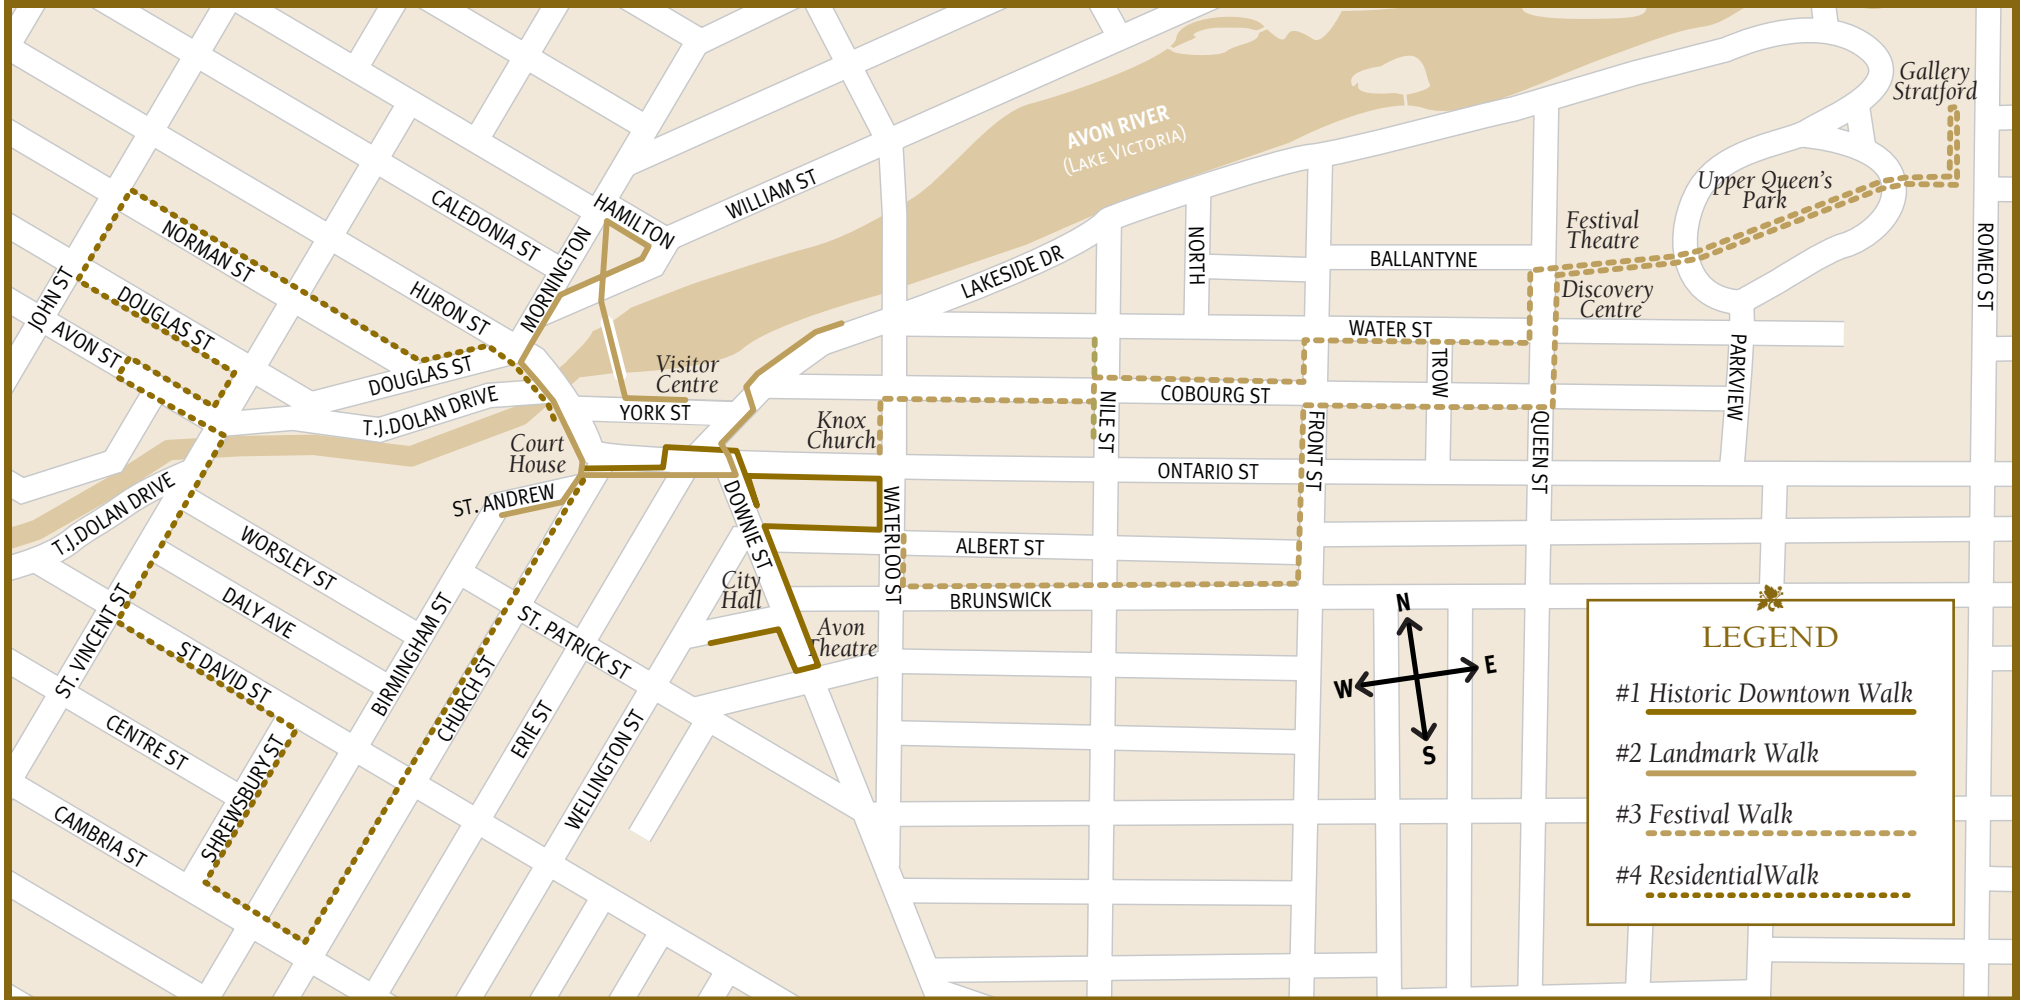

# STRATFORD STROLLS MAP

**LEGEND**

- #1 Historic Downtown Walk
- #2 Landmark Walk
- #3 Festival Walk
- #4 Residential Walk