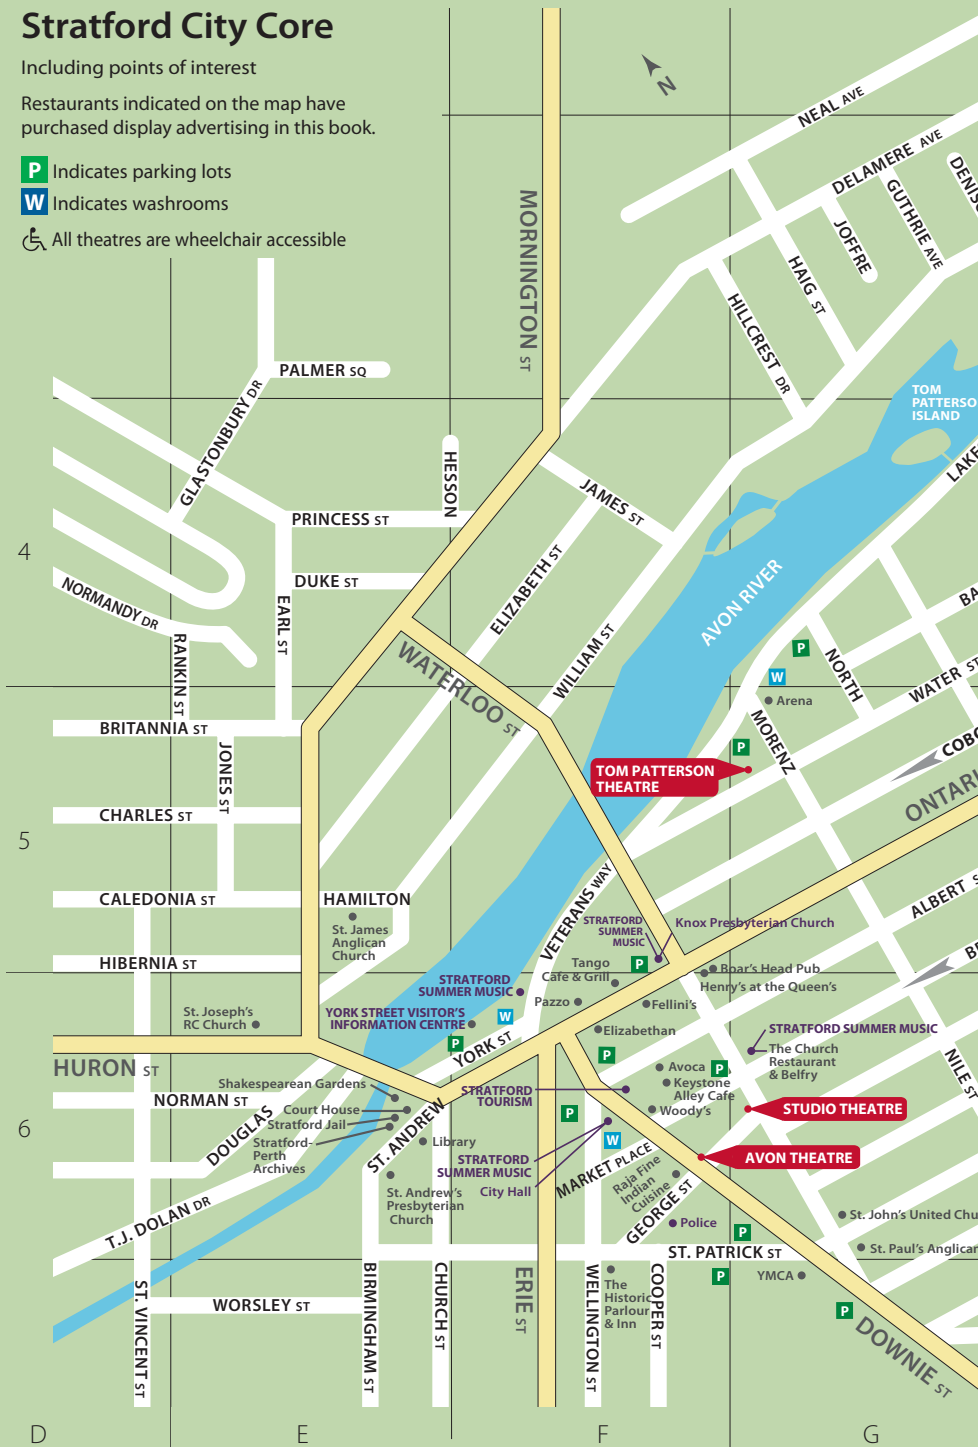

Stratford City Core

Including points of interest

Restaurants indicated on the map have purchased display advertising in this book.

P Indicates parking lots

W Indicates washrooms

 All theatres are wheelchair accessible

CITY OF STRATFORD STREET INDEX

(Refers to maps on pages 62-63)

FESTIVAL THEATRE

FESTIVAL PAVILION

EAST ON ONTARIO STREET WATCH FOR
Arden Park Hotel, Williams Coffee Pub,
Swiss Chalet, Demetre's and Festival Inn